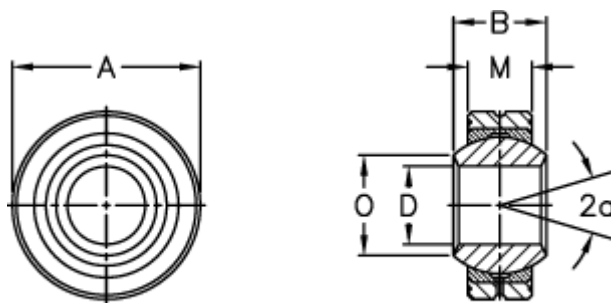

Article number: 03401012

Description: Fluro Rod end GLXS 12

Measures

Str. 3-4 uden smørerille

A	= 30	Static load C0 (kN) = 80
a (degrees)	= 13	Weight = 58
B	= 16	
D	= 12	
Dynamic load C (kN)	= 13.5	
M	= 12	
O	= 15.4	
Permissible rpm	= 860	